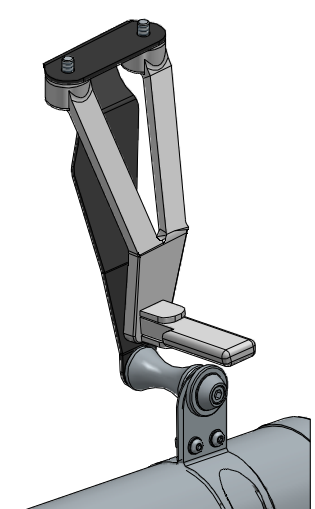

#	DESCRIPTION	PARTNUMBER	QTY
1	Collettore #1 / Down pipe #1	9773H072C1A	1
2	Collettore #2 / Down pipe #2	9773H072C1B	1
3	Collettore #3 / Down pipe #3	9773H072C1C	1
4	Collettore #4 / Down pipe #4	9773H072C1D	1
5	Tube di raccordo 2-1/ Link pipe 2-1	9773H072C1E	1
6	Tube di raccordo 2-1/ Link pipe 2-1	9773H072C1F	1
7	Tube di raccordo 2-1/ Link pipe 2-1	9773H072C1G	1
8	Tube di raccordo / Link pipe	9773H072C1H	1
9	Silenziatore / Muffler	GP	1
10	DB killer / DB killer	50.DK.020.0	1
11	Protezione in gomma per staffa / Rubber	50.73.040.1	1
12	Staffa / Bracket	50.SS.032.0	1
13	Vite M6 x 12 / Screw M6 x 12	50.72.024.1	2
14	Rondella M6 / Washer M6	50.72.027.1	4
15	Dado M6 / Nut M6	50.73.146.1	2
16	Vite M8x80 / Screw M8x80	50.73.072.1	1
17	Rondella in alluminio / Aluminium washer	50.73.063.1	1
18	Distanziale in alluminio / Aluminium spacer	50.SS.095.1	1
19	Dado M8 flangiato / Flanged nut M8	50.73.393.1	2
20	Staffa / Bracket	50.SS.1165.0	1
21	Vite M8x50 / Screw M8x50	50.73.074.1	1
22	Rondella in alluminio nera / Black aluminium	50.73.221.1	1
23	Molla media / Mid-size spring	50.73.359.1	7
24	Molla corta / Short Spring	50.73.123.1	1
25	Gommino per molla / Rubber pipe	50.73.049.0	8

CODE	MUFFLER	CLAMP	PIPE	NOTE
74.H.072.LXS	INOX / ST. STEEL	INOX / ST. STEEL	INOX / ST. STEEL	CATALYTIC CONVERTER ACC.045.A1 NOT INCLUDED
74.H.072.LXSB	STEEL BLACK			
74.H.072.KXS	INOX / ST. STEEL	INOX / ST. STEEL	INOX / ST. STEEL	CATALYTIC CONVERTER ACC.045.A1 INCLUDED
74.H.072.KXSB	STEEL BLACK			