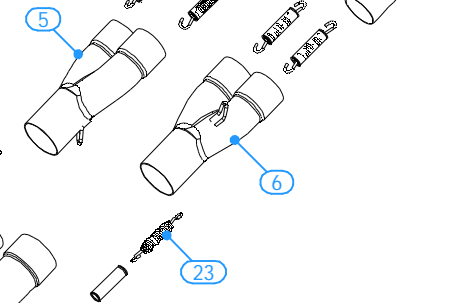

#	DESCRIPTION	PARTNUMBER	QTY
1	Collettore #1 / Down pipe #1	9773H072C1A	1
2	Collettore #2 / Down pipe #2	9773H072C1B	1
3	Collettore #3 / Down pipe #3	9773H072C1C	1
4	Collettore #4 / Down pipe #4	9773H072C1D	1
5	Tube di raccordo 2-1/ Link pipe 2-1	9773H072C1E	1
6	Tube di raccordo 2-1/ Link pipe 2-1	9773H072C1F	1
7	Tube di raccordo 2-1/ Link pipe 2-1	9773H072C1G	1
8	Tube di raccordo / Link pipe	9773H072C1H	1
9	Silenziatore / Muffler	GP	1
10	DB killer / DB killer	50.DK.020.0	1
11	Protezione in gomma per staffa / Rubber	50.73.040.1	1
12	Staffa / Bracket	50.SS.032.0	1
13	Vite M6 x 12 / Screw M6 x 12	50.72.024.1	2
14	Rondella M6 / Washer M6	50.72.027.1	4
15	Dado M6 / Nut M6	50.73.146.1	2
16	Vite M8x80 / Screw M8x80	50.73.072.1	1
17	Rondella in alluminio / Aluminium washer	50.73.063.1	1
18	Distanziale in alluminio / Aluminium spacer	50.SS.095.1	1
19	Dado M8 flangiato / Flanged nut M8	50.73.393.1	2
20	Staffa / Bracket	50.SS.1165.0	1
21	Vite M8x50 / Screw M8x50	50.73.074.1	1
22	Rondella in alluminio nera / Black aluminium	50.73.221.1	1
23	Molla media / Mid-size spring	50.73.359.1	7
24	Molla corta / Short Spring	50.73.123.1	1
25	Gommino per molla / Rubber pipe	50.73.049.0	8

CODE	MUFFLER	CLAMP	PIPE	NOTE
74.H.072.LXS	INOX / ST. STEEL	INOX / ST. STEEL	INOX / ST. STEEL	CATALYTIC CONVERTER ACC.045.A1 NOT INCLUDED
74.H.072.LXSB	STEEL BLACK			
74.H.072.KXS	INOX / ST. STEEL	INOX / ST. STEEL	INOX / ST. STEEL	CATALYTIC CONVERTER ACC.045.A1 INCLUDED
74.H.072.KXSB	STEEL BLACK			