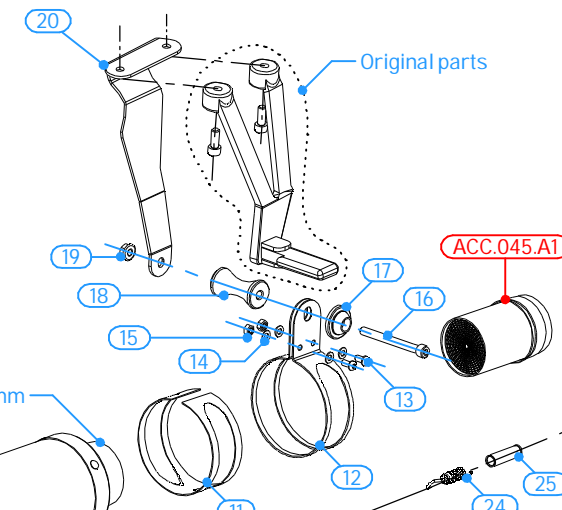

#	DESCRIPTION	PARTNUMBER	QTY
1	Collettore #1 / Down pipe #1	9773H072C1A	1
2	Collettore #2 / Down pipe #2	9773H072C1B	1
3	Collettore #3 / Down pipe #3	9773H072C1C	1
4	Collettore #4 / Down pipe #4	9773H072C1D	1
5	Tube di raccordo 2-1/ Link pipe 2-1	9773H072C1E	1
6	Tube di raccordo 2-1/ Link pipe 2-1	9773H072C1F	1
7	Tube di raccordo 2-1/ Link pipe 2-1	9773H072C1G	1
8	Tube di raccordo / Link pipe	9773H072C1H	1
9	Silenziatore / Muffler	GP	1
10	DB killer / DB killer	50.DK.020.0	1
11	Protezione in gomma per staffa / Rubber	50.73.040.1	1
12	Staffa / Bracket	50.SS.032.0	1
13	Vite M6 x 12 / Screw M6 x 12	50.72.024.1	2
14	Rondella M6 / Washer M6	50.72.027.1	4
15	Dado M6 / Nut M6	50.73.146.1	2
16	Vite M8x80 / Screw M8x80	50.73.072.1	1
17	Rondella in alluminio / Aluminium washer	50.73.063.1	1
18	Distanziale in alluminio / Aluminium spacer	50.SS.095.1	1
19	Dado M8 flangiato / Flanged nut M8	50.73.393.1	2
20	Staffa / Bracket	50.SS.1165.0	1
21	Vite M8x50 / Screw M8x50	50.73.074.1	1
22	Rondella in alluminio nera / Black aluminium	50.73.221.1	1
23	Molla media / Mid-size spring	50.73.359.1	7
24	Molla corta / Short Spring	50.73.123.1	1
25	Gommino per molla / Rubber pipe	50.73.049.0	8

CODE	MUFFLER	CLAMP	PIPE	NOTE
74.H.072.LXS	INOX / ST. STEEL	INOX / ST. STEEL	INOX / ST. STEEL	CATALYTIC CONVERTER ACC.045.A1 NOT INCLUDED
74.H.072.LXSB	STEEL BLACK			
74.H.072.KXS	INOX / ST. STEEL	INOX / ST. STEEL	INOX / ST. STEEL	CATALYTIC CONVERTER ACC.045.A1 INCLUDED
74.H.072.KXSB	STEEL BLACK			