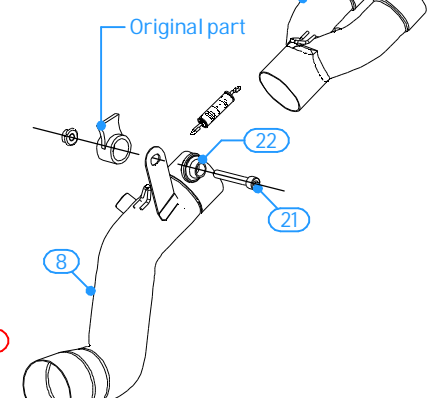

#	DESCRIPTION	PARTNUMBER	QTY
1	Collettore #1 / Down pipe #1	9773H072C1A	1
2	Collettore #2 / Down pipe #2	9773H072C1B	1
3	Collettore #3 / Down pipe #3	9773H072C1C	1
4	Collettore #4 / Down pipe #4	9773H072C1D	1
5	Tube di raccordo 2-1/ Link pipe 2-1	9773H072C1E	1
6	Tube di raccordo 2-1/ Link pipe 2-1	9773H072C1F	1
7	Tube di raccordo 2-1/ Link pipe 2-1	9773H072C1G	1
8	Tube di raccordo / Link pipe	9773H072C1H	1
9	Silenziatore / Muffler	GP	1
10	DB killer / DB killer	50.DK.020.0	1
11	Protezione in gomma per staffa / Rubber	50.73.040.1	1
12	Staffa / Bracket	50.SS.032.0	1
13	Vite M6 x 12 / Screw M6 x 12	50.72.024.1	2
14	Rondella M6 / Washer M6	50.72.027.1	4
15	Dado M6 / Nut M6	50.73.146.1	2
16	Vite M8x80 / Screw M8x80	50.73.072.1	1
17	Rondella in alluminio / Aluminium washer	50.73.063.1	1
18	Distanziale in alluminio / Aluminium spacer	50.SS.095.1	1
19	Dado M8 flangiato / Flanged nut M8	50.73.393.1	2
20	Staffa / Bracket	50.SS.1165.0	1
21	Vite M8x50 / Screw M8x50	50.73.074.1	1
22	Rondella in alluminio nera / Black aluminium	50.73.221.1	1
23	Molla media / Mid-size spring	50.73.359.1	7
24	Molla corta / Short Spring	50.73.123.1	1
25	Gommino per molla / Rubber pipe	50.73.049.0	8

CODE	MUFFLER	CLAMP	PIPE	NOTE
74.H.072.LXS	INOX / ST. STEEL	INOX / ST. STEEL	INOX / ST. STEEL	CATALYTIC CONVERTER ACC.045.A1 NOT INCLUDED
74.H.072.LXSB	STEEL BLACK			
74.H.072.KXS	INOX / ST. STEEL	INOX / ST. STEEL	INOX / ST. STEEL	CATALYTIC CONVERTER ACC.045.A1 INCLUDED
74.H.072.KXSB	STEEL BLACK			