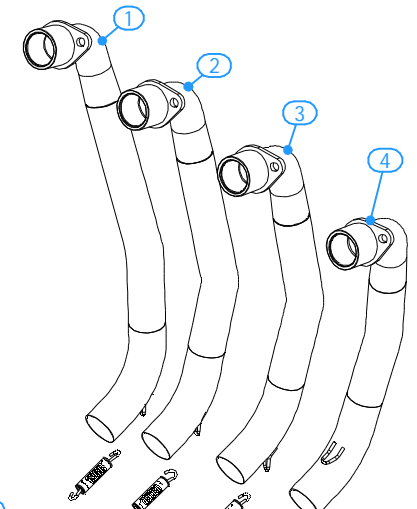

#	DESCRIPTION	PARTNUMBER	QTY
1	Collettore #1 / Down pipe #1	9773H072C1A	1
2	Collettore #2 / Down pipe #2	9773H072C1B	1
3	Collettore #3 / Down pipe #3	9773H072C1C	1
4	Collettore #4 / Down pipe #4	9773H072C1D	1
5	Tube di raccordo 2-1/ Link pipe 2-1	9773H072C1E	1
6	Tube di raccordo 2-1/ Link pipe 2-1	9773H072C1F	1
7	Tube di raccordo 2-1/ Link pipe 2-1	9773H072C1G	1
8	Tube di raccordo / Link pipe	9773H072C1H	1
9	Silenziatore / Muffler	GP	1
10	DB killer / DB killer	50.DK.020.0	1
11	Protezione in gomma per staffa / Rubber	50.73.040.1	1
12	Staffa / Bracket	50.SS.032.0	1
13	Vite M6 x 12 / Screw M6 x 12	50.72.024.1	2
14	Rondella M6 / Washer M6	50.72.027.1	4
15	Dado M6 / Nut M6	50.73.146.1	2
16	Vite M8x80 / Screw M8x80	50.73.072.1	1
17	Rondella in alluminio / Aluminium washer	50.73.063.1	1
18	Distanziale in alluminio / Aluminium spacer	50.SS.095.1	1
19	Dado M8 flangiato / Flanged nut M8	50.73.393.1	2
20	Staffa / Bracket	50.SS.1165.0	1
21	Vite M8x50 / Screw M8x50	50.73.074.1	1
22	Rondella in alluminio nera / Black aluminium	50.73.221.1	1
23	Molla media / Mid-size spring	50.73.359.1	7
24	Molla corta / Short Spring	50.73.123.1	1
25	Gommino per molla / Rubber pipe	50.73.049.0	8

CODE	MUFFLER	CLAMP	PIPE	NOTE
74.H.072.LXS	INOX / ST. STEEL	INOX / ST. STEEL	INOX / ST. STEEL	CATALYTIC CONVERTER ACC.045.A1 NOT INCLUDED
74.H.072.LXSB	STEEL BLACK			
74.H.072.KXS	INOX / ST. STEEL	INOX / ST. STEEL	INOX / ST. STEEL	CATALYTIC CONVERTER ACC.045.A1 INCLUDED
74.H.072.KXSB	STEEL BLACK			