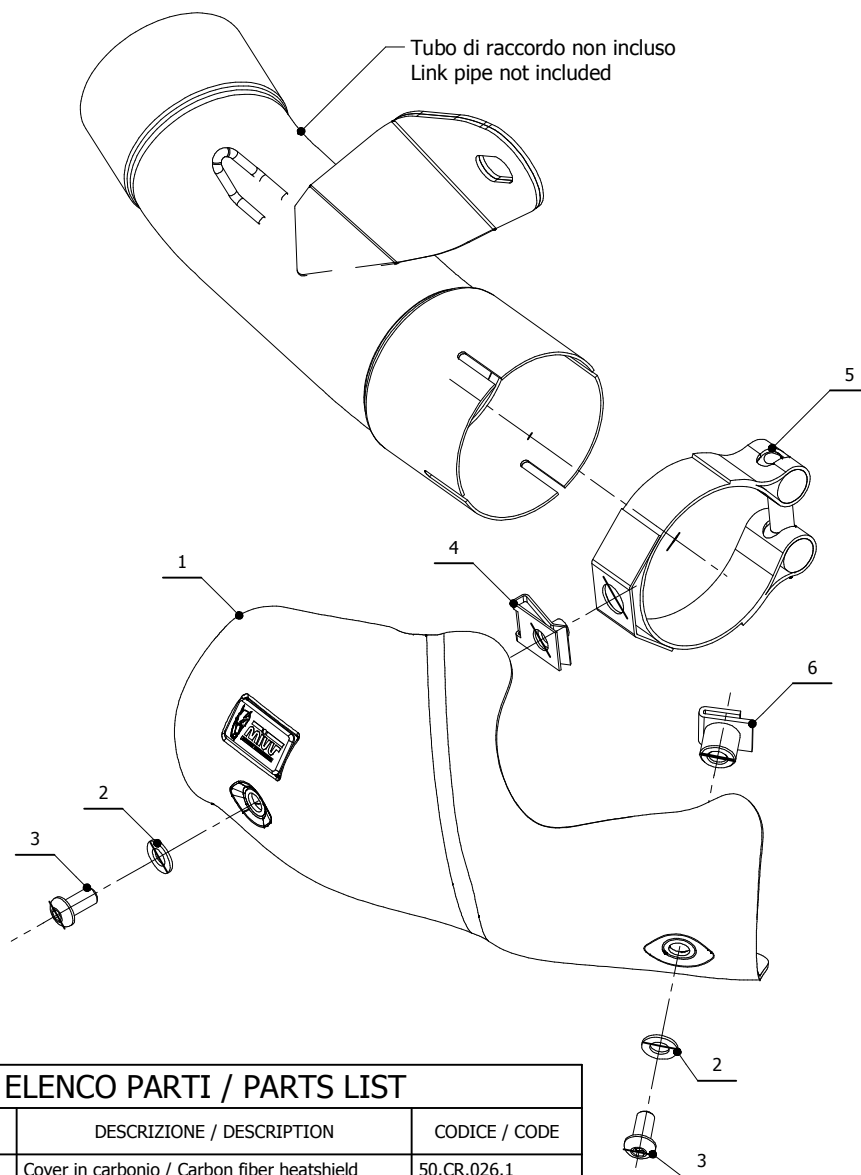

**MODEL** BMW S 1000 R

**YEAR** 2014 -->

**LINE** SPORT

**MUFFLER** Carbon fiber heatshield - 00.73.ACC.034.0

**SCHEMATIC**

**ELENCO PARTI / PARTS LIST**

#	QTÀ / QTY	DESCRIZIONE / DESCRIPTION	CODICE / CODE
1	1	Cover in carbonio / Carbon fiber heatshield	50.CR.026.1
2	2	Rondella M6 / Washer M6	50.72.027.1
3	2	Vite M6 x 10 / Screw M6 x 10	50.73.747.1
4	1	Dado rapido / Cage nut	50.66.009.1
5	1	Fascetta Ø 60/63 mm / Pipe clamp Ø 60/63 mm	50.73.784.0
6	1	Bussola M6 / Bush M6	50.73.785.0