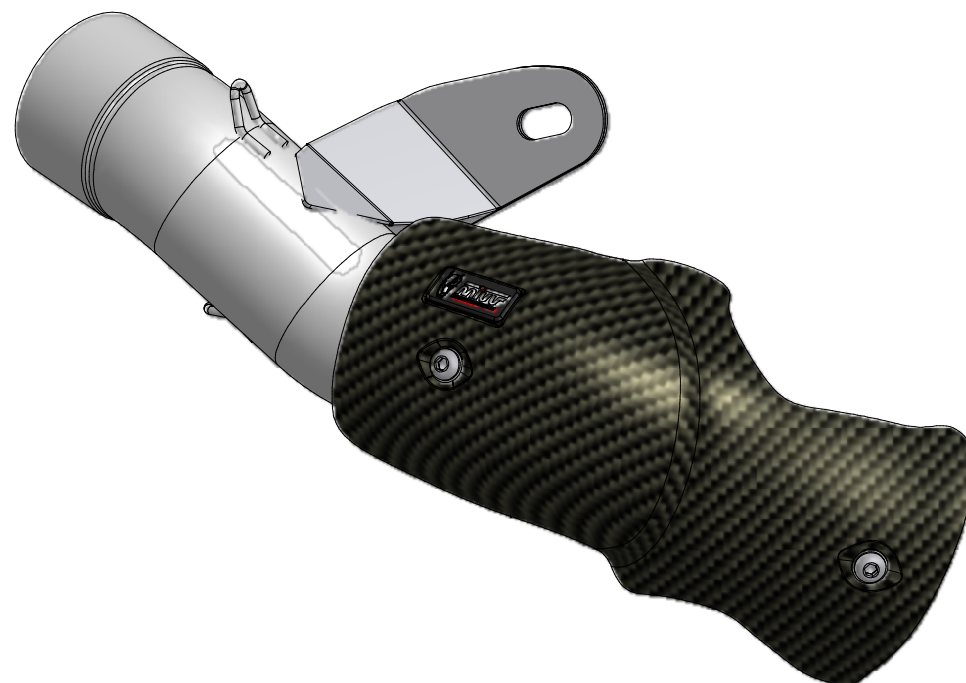

**MODEL** BMW S 1000 R

**YEAR** 2014 -->

**LINE** SPORT

**MUFFLER** Carbon fiber heatshield - 00.73.ACC.034.0

**SCHEMATIC**

**ELENCO PARTI / PARTS LIST**

#	QTÀ / QTY	DESCRIZIONE / DESCRIPTION	CODICE / CODE
1	1	Cover in carbonio / Carbon fiber heatshield	50.CR.026.1
2	2	Rondella M6 / Washer M6	50.72.027.1
3	2	Vite M6 x 10 / Screw M6 x 10	50.73.747.1
4	1	Dado rapido / Cage nut	50.66.009.1
5	1	Fascetta Ø 60/63 mm / Pipe clamp Ø 60/63 mm	50.73.784.0
6	1	Bussola M6 / Bush M6	50.73.785.0