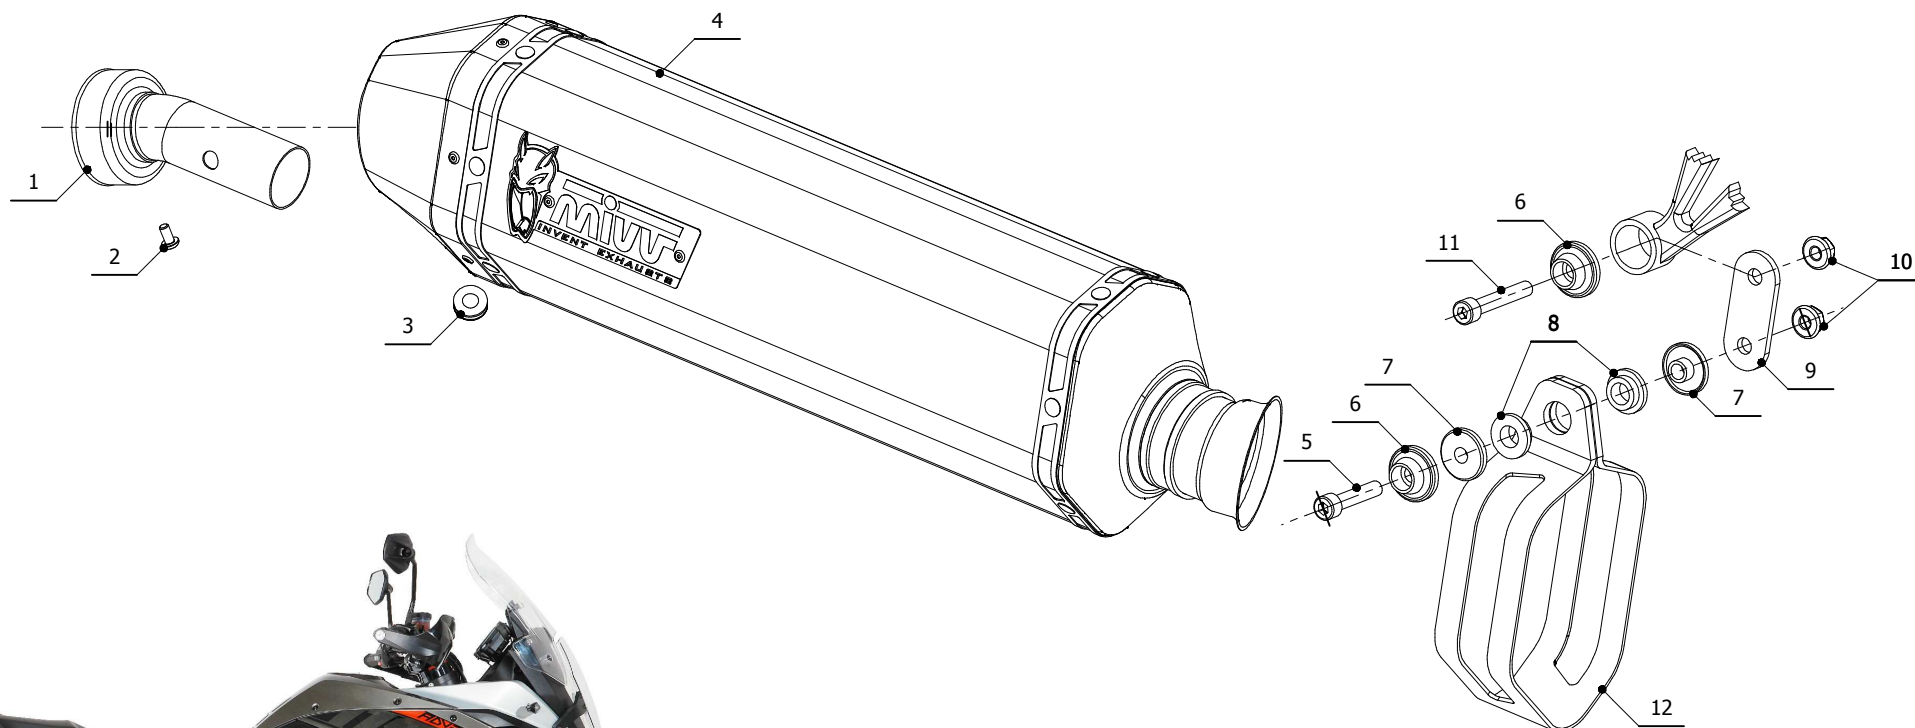

MODEL KTM 1190 ADVENTURE

YEAR 2013 -->

LINE SPORT

MUFFLER SPEED EDGE

SCHEMATIC

APPLICAZIONI / APPLICATIONS

CODICE / CODE	SILENZIATORE / MUFFLER	TUBO / PIPE	FASCETTA / CLAMP
KT.017.LRX KT.017.LRB	INOX (COPPE CARBONIO) / ST. STEEL (CARBON CAPS) STEEL BLACK	INOX / ST. STEEL	CARBONIO / CARBON FIBER

ELENCO PARTI / PARTS LIST

#	QTÀ / QTY	DESCRIZIONE / DESCRIPTION	CODICE / CODE
1	1	DB killer / DB killer	50.DK.064.0
2	1	Vite M5 x 8 / Screw M5 x 8	50.73.459.1
3	1	Tappo in gomma / Rubber stopper	50.73.266.1
4	1	Silenziatore / Muffler	SPEED EDGE 400
5	1	Vite M8x40 / Screw M8x40	50.73.075.1
6	2	Rondella in alluminio nera / Black aluminium washer	50.73.221.1
7	2	Boccola / Bush	50.73.381.1
8	2	Silentblock / Silentblock	50.73.380.1
9	1	Staffa / Bracket	50.SS.683.0
10	2	Dado M8 flangiato / Flanged nut M8	50.73.393.1
11	1	Vite M8x50 / Screw M8x50	50.73.074.1
12	1	Staffa in carbonio / Carbon fiber bracket	50.SS.814.1