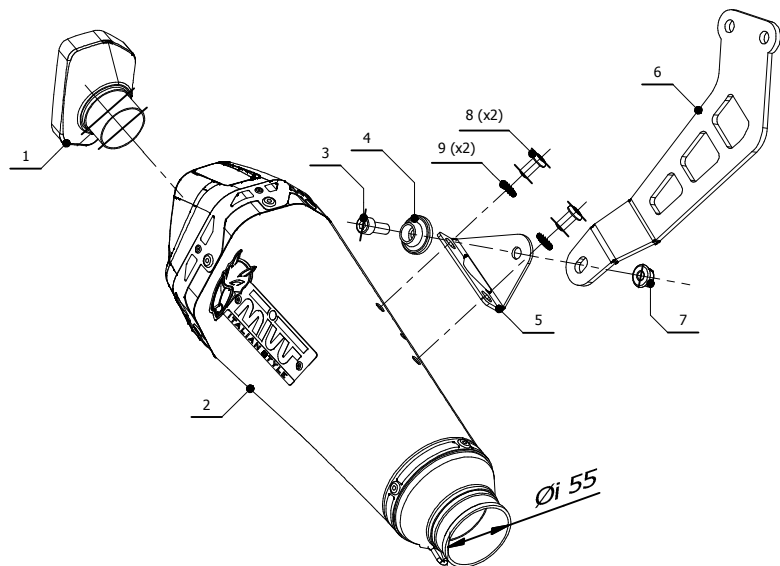

YAMAHA MT-09 / FZ-09

2021 -->

DELTA RACE

Catalytic Converter
Cod. ACC.077.A1
Optional for Y.066.LDRC
Included in Y.066.KDRC

ELENCO PARTI / PARTS LIST			
#	QTÀ / QTY	DESCRIZIONE / DESCRIPTION	CODICE / CODE
1	1	DB killer / DB killer	50.DK.123.0
2	1	Silenziatore / Muffler	DELTA RACE Ø55
3	1	Vite M8x20 / Screw M8x20	50.73.894.1
4	2	Rondella in alluminio nera / Black aluminium washer	50.73.221.1
5	1	Staffa / Bracket	50.SS.1278.0
6	1	Staffa / Bracket	50.SS.1281.0
7	2	Dado M8 flangiato / Flanged nut M8	50.73.393.1
8	2	Vite M8 x 16 / Screw M8 x 16	50.73.098.1
9	2	Rondella di sicurezza / Safety washer	50.73.604.1
10	1	Vite M8x40 / Screw M8x40	50.73.075.1
11	5	Molla corta / Short Spring	50.73.123.1
12	7	Molla media / Mid-size spring	50.73.359.1
13	12	Gommino per molla / Rubber for spring	50.73.210.1
14	3	Boccola interna in acciaio / Internal steel bush	50.73.337.1
15	3	Boccola esterna in acciaio / External steel bush	50.73.338.1
16	3	Flangia in alluminio / Aluminium flange	50.73.339.1
17	1	Collettore #1 / Down pipe #1	9773Y066S2A
18	1	Collettore #2 / Down pipe #2	9773Y066S2B
19	1	Collettore #3 / Down pipe #3	9773Y066S2C
20	1	Tube di raccordo 3-1 / Link pipe 3-1	9773Y066S2D
21	1	Pre-silenziatore / Pre-silencer	9773Y066S2E