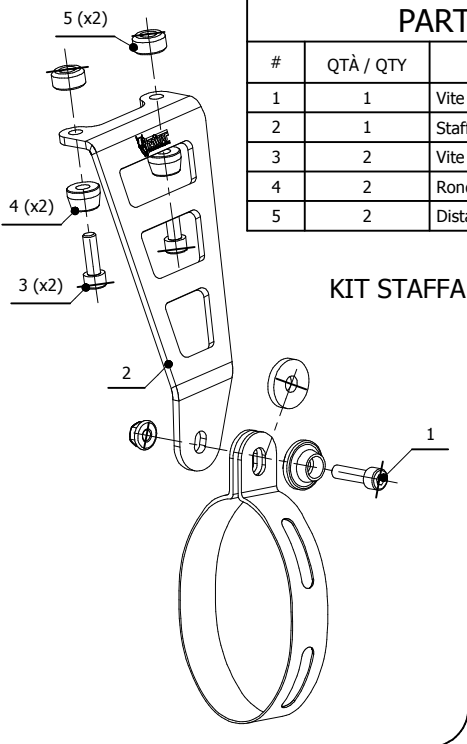

MODEL APRILIA RSV4
APRILIA TUONO V4
LINE SLIP ON

YEAR 2009 - 2016
2010 - 2016
MUFFLER GP

SCHEMATIC

PARTI OPZIONALI / OPTIONAL PARTS

#	QTÀ / QTY	DESCRIZIONE / DESCRIPTION	CODICE / CODE
1	1	Vite M8x30 / Screw M8x30	50.73.219.1
2	1	Staffa / Bracket	50.SS.623.0
3	2	Vite M8x25 / Screw M8x25	50.73.064.1
4	2	Rondella in alluminio / Aluminium washer	50.73.248.1
5	2	Distanziale in alluminio / Aluminium spacer (Øe.20 Øi.8,5 h.10)	50.SS.070.1

KIT STAFFA MONOPOSTO / SINGLE SEAT HOLDER KIT
COD. 00.73.ACC.020.S7

Catalytic Converter
Cod. ACC.033.A1
Optional for A.008.L7 - A.008.L9
Included in A.008.K7 - A.008.K9

ELENCO PARTI / PARTS LIST

#	QTÀ / QTY	DESCRIZIONE / DESCRIPTION	CODICE / CODE
1	1	Vite M5x12 / Screw M5 x 12	50.73.628.1
2	1	DB killer / DB killer	50.DK.054.0
3	1	Tappo in gomma / Rubber stopper	50.73.266.1
4	1	Silenziatore / Muffler	SUONO 320
5	2	Tassello grande / Rubber big block	50.73.203.1
6	1	Staffa in carbonio / Carbon fiber bracket	50.SS.180.1
7	1	Vite M8x70 / Screw M8x70	50.73.086.1
8	1	Rondella in alluminio nera / Black aluminium washer	50.73.221.1
9	1	Distanziale in alluminio / Aluminium spacer (Øe.30 Øi.8,5 h.40)	50.SS.191.1
10	1	Staffa / Bracket	50.SS.581.0
11	2	Rondella M8 / Washer M8	50.73.270.1
12	2	Vite M8 x 16 / Screw M8 x 16	50.73.098.1
13	2	Dado M8 flangiato / Flanged nut M8	50.73.052.1
14	1	Rondella in gomma / Rubber washer	50.73.227.1
15	1	Tubo di raccordo / Link pipe	9773A008S2
16	1	Fascetta Ø 56/59 mm / Pipe clamp Ø 56/59 mm	50.FA.009.1
17	1	Tubo in gomma per molla / Rubber pipe for spring	50.73.210.1
18	1	Molla corta / Short Spring	50.73.123.1

APPLICAZIONI / APPLICATIONS

CODICE / CODE	SILENZIATORE / MUFFLER	TUBO / PIPE	FASCETTA / CLAMP	NOTE
A.008.L7 A.008.L9	INOX (COPPE CARBONIO) / ST. STEEL (CARBON CAPS) STEEL BLACK	INOX / ST. STEEL	CARBONIO / CARBON FIBER	CATALYTIC CONVERTER NOT INCLUDED
A.008.K7 A.008.K9	INOX (COPPE CARBONIO) / ST. STEEL (CARBON CAPS) STEEL BLACK	INOX / ST. STEEL	CARBONIO / CARBON FIBER	CATALYTIC CONVERTER INCLUDED