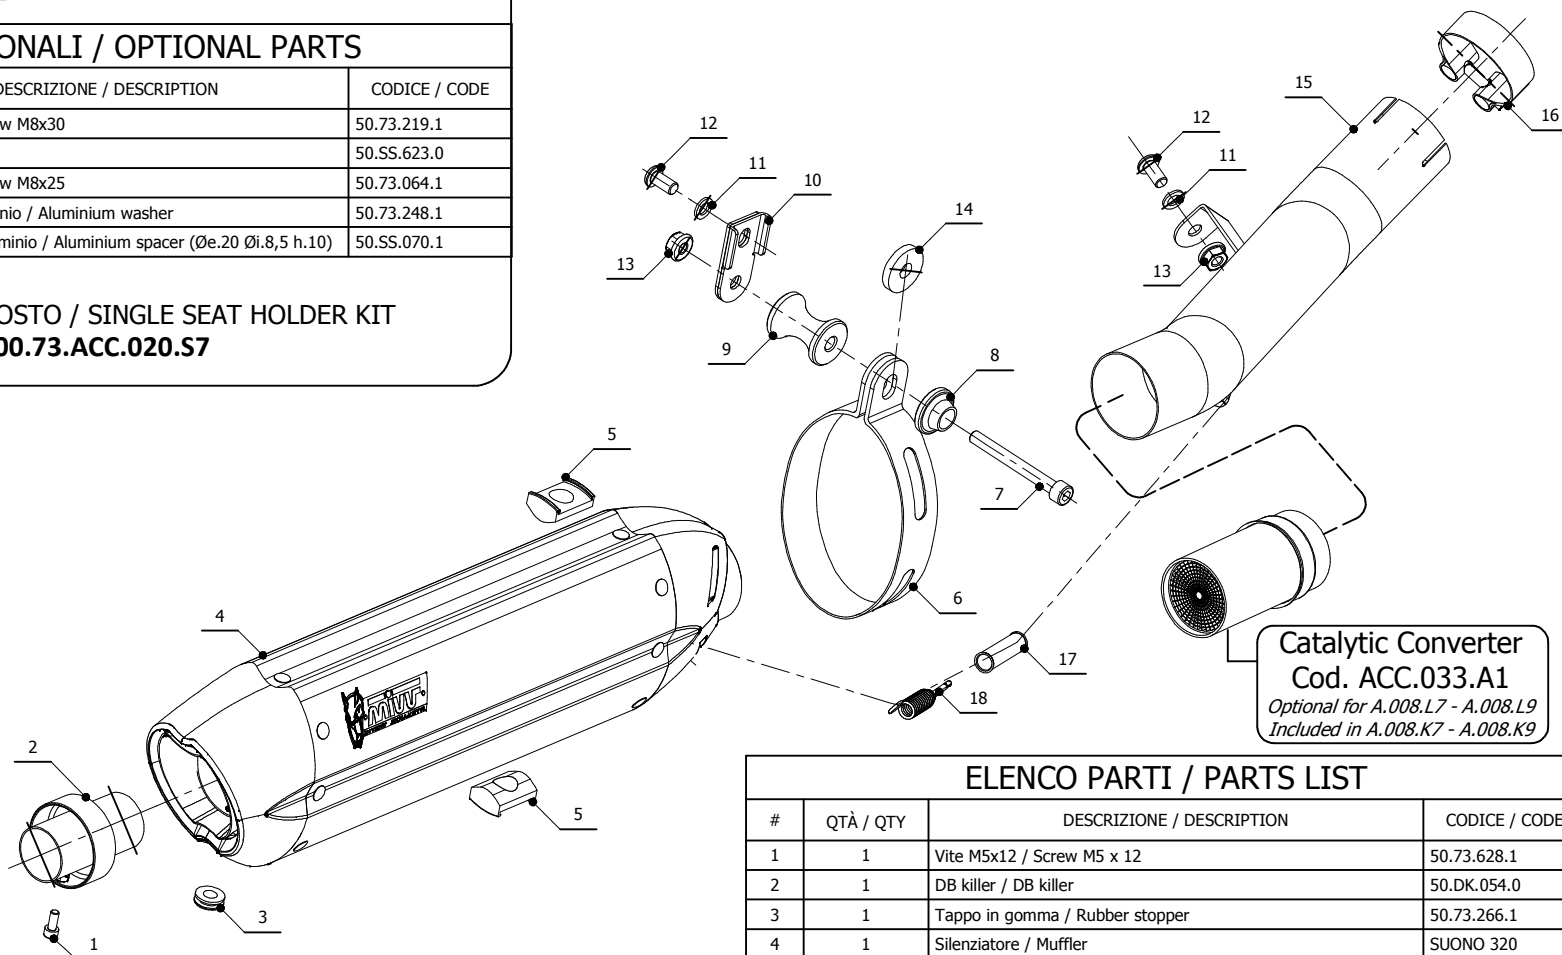

MODEL APRILIA RSV4
APRILIA TUONO V4
LINE SLIP ON

YEAR 2009 - 2016
2010 - 2016
MUFFLER GP

SCHEMATIC

PARTI OPZIONALI / OPTIONAL PARTS

#	QTÀ / QTY	DESCRIZIONE / DESCRIPTION	CODICE / CODE
1	1	Vite M8x30 / Screw M8x30	50.73.219.1
2	1	Staffa / Bracket	50.SS.623.0
3	2	Vite M8x25 / Screw M8x25	50.73.064.1
4	2	Rondella in alluminio / Aluminium washer	50.73.248.1
5	2	Distanziale in alluminio / Aluminium spacer (Øe.20 Øi.8,5 h.10)	50.SS.070.1

KIT STAFFA MONOPOSTO / SINGLE SEAT HOLDER KIT
COD. 00.73.ACC.020.S7

Catalytic Converter
Cod. ACC.033.A1
Optional for A.008.L7 - A.008.L9
Included in A.008.K7 - A.008.K9

ELENCO PARTI / PARTS LIST

#	QTÀ / QTY	DESCRIZIONE / DESCRIPTION	CODICE / CODE
1	1	Vite M5x12 / Screw M5 x 12	50.73.628.1
2	1	DB killer / DB killer	50.DK.054.0
3	1	Tappo in gomma / Rubber stopper	50.73.266.1
4	1	Silenziatore / Muffler	SUONO 320
5	2	Tassello grande / Rubber big block	50.73.203.1
6	1	Staffa in carbonio / Carbon fiber bracket	50.SS.180.1
7	1	Vite M8x70 / Screw M8x70	50.73.086.1
8	1	Rondella in alluminio nera / Black aluminium washer	50.73.221.1
9	1	Distanziale in alluminio / Aluminium spacer (Øe.30 Øi.8,5 h.40)	50.SS.191.1
10	1	Staffa / Bracket	50.SS.581.0
11	2	Rondella M8 / Washer M8	50.73.270.1
12	2	Vite M8 x 16 / Screw M8 x 16	50.73.098.1
13	2	Dado M8 flangiato / Flanged nut M8	50.73.052.1
14	1	Rondella in gomma / Rubber washer	50.73.227.1
15	1	Tubo di raccordo / Link pipe	9773A008S2
16	1	Fascetta Ø 56/59 mm / Pipe clamp Ø 56/59 mm	50.FA.009.1
17	1	Tubo in gomma per molla / Rubber pipe for spring	50.73.210.1
18	1	Molla corta / Short Spring	50.73.123.1

APPLICAZIONI / APPLICATIONS

CODICE / CODE	SILENZIATORE / MUFFLER	TUBO / PIPE	FASCETTA / CLAMP	NOTE
A.008.L7 A.008.L9	INOX (COPPE CARBONIO) / ST. STEEL (CARBON CAPS) STEEL BLACK	INOX / ST. STEEL	CARBONIO / CARBON FIBER	CATALYTIC CONVERTER NOT INCLUDED
A.008.K7 A.008.K9	INOX (COPPE CARBONIO) / ST. STEEL (CARBON CAPS) STEEL BLACK	INOX / ST. STEEL	CARBONIO / CARBON FIBER	CATALYTIC CONVERTER INCLUDED