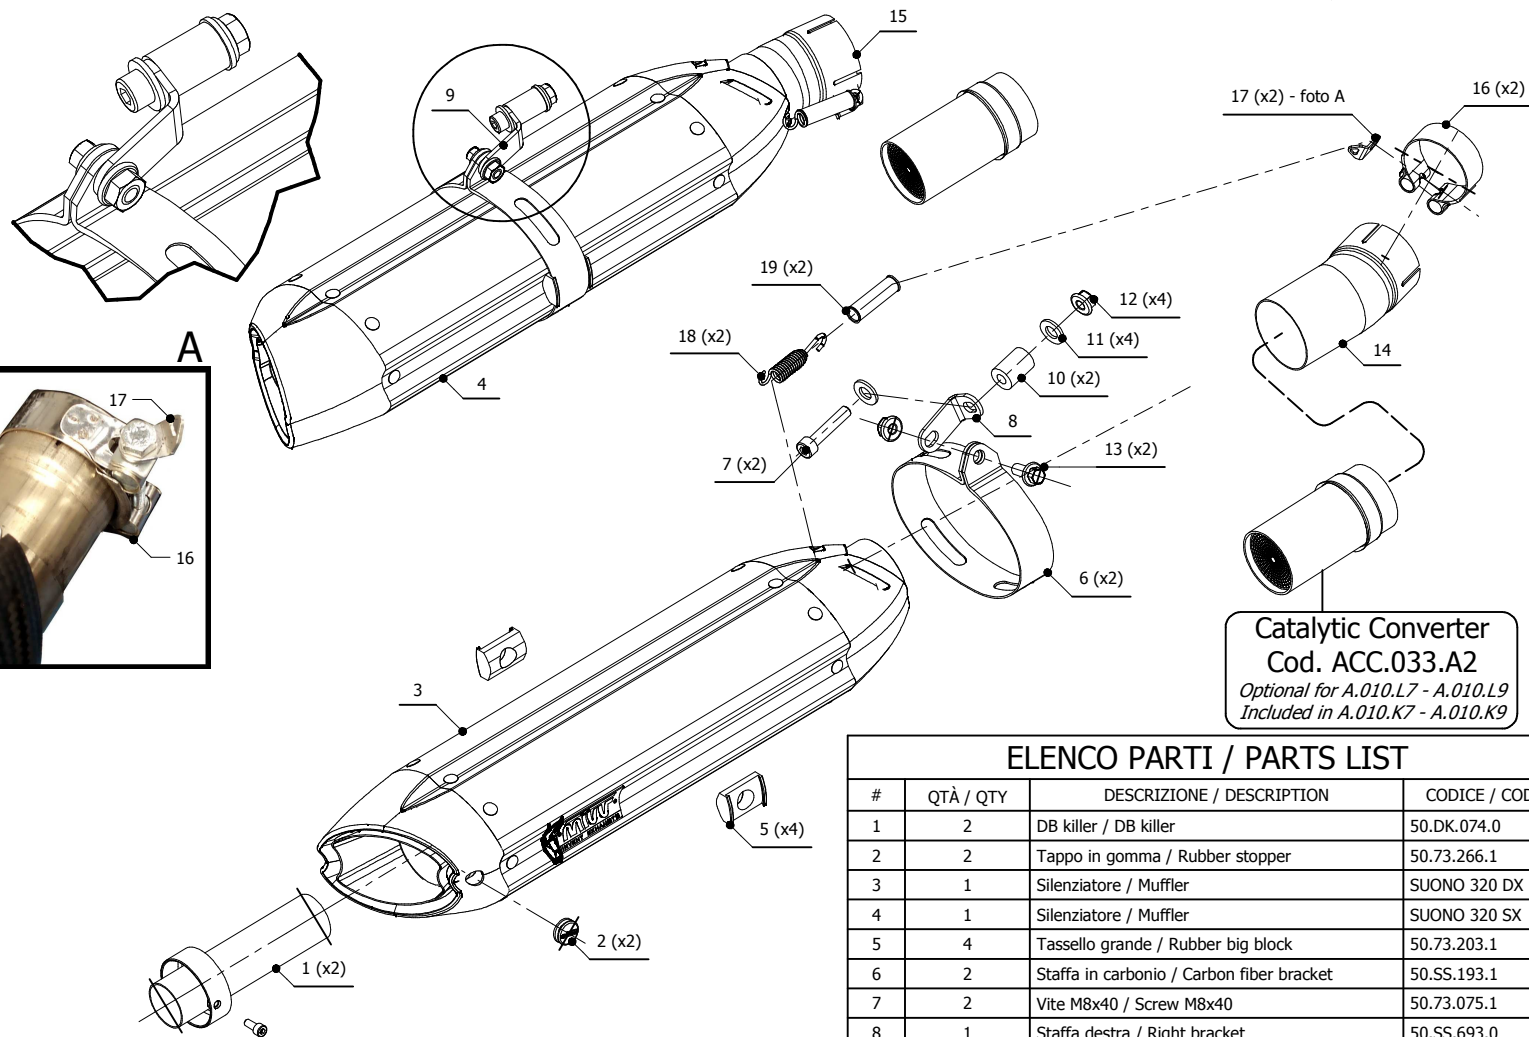

MODEL APRILIA DORSODURO 1200

YEAR 2012 - 2016

LINE SLIP ON

MUFFLER SUONO

SCHEMATIC

Catalytic Converter
Cod. ACC.033.A2
Optional for A.010.L7 - A.010.L9
Included in A.010.K7 - A.010.K9

ELENCO PARTI / PARTS LIST

#	QTÀ / QTY	DESCRIZIONE / DESCRIPTION	CODICE / CODE
1	2	DB killer / DB killer	50.DK.074.0
2	2	Tappo in gomma / Rubber stopper	50.73.266.1
3	1	Silenziatore / Muffler	SUONO 320 DX
4	1	Silenziatore / Muffler	SUONO 320 SX
5	4	Tassello grande / Rubber big block	50.73.203.1
6	2	Staffa in carbonio / Carbon fiber bracket	50.SS.193.1
7	2	Vite M8x40 / Screw M8x40	50.73.075.1
8	1	Staffa destra / Right bracket	50.SS.693.0
9	1	Staffa sinistra / Left bracket	50.SS.694.0
10	2	Bussola in gomma / Rubber block	50.73.257.1
11	4	Rondella M10 / Washer M10	50.73.013.1
12	4	Dado M8 flangiato / Flanged nut M8	50.73.393.1
13	2	Vite M8x18 / Screw M8x18	50.73.417.1
14	1	Tubo di raccordo destro / Right link pipe	9773A010S7DX
15	1	Tubo di raccordo sinistro / Left link pipe	9773A010S7SX
16	2	Fascetta Ø 52/55 mm / Pipe clamp Ø 52/55 mm	50.FA.008.1
17	2	Gancio molla / Spring hook	50.73.245.1
18	2	Molla corta / Short Spring	50.73.123.1
19	2	Gommino per molla / Rubber for spring	50.73.210.1

APPLICAZIONI / APPLICATIONS

CODICE / CODE	SILENZIATORE / MUFFLER	TUBO / PIPE	FASCETTA / CLAMP	NOTE
A.010.L7 A.010.L9	INOX (COPPE CARBONIO) / ST. STEEL (CARBON CAPS) STEEL BLACK	INOX / ST. STEEL	CARBONIO / CARBON FIBER	CATALYTIC CONVERTER NOT INCLUDED
A.010.K7 A.010.K9	INOX (COPPE CARBONIO) / ST. STEEL (CARBON CAPS) STEEL BLACK	INOX / ST. STEEL	CARBONIO / CARBON FIBER	CATALYTIC CONVERTER INCLUDED