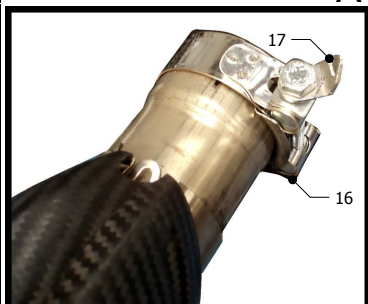

MODEL APRILIA DORSODURO 1200

YEAR 2012 - 2016

LINE SLIP ON

MUFFLER SUONO

SCHEMATIC

Catalytic Converter
Cod. ACC.033.A2
Optional for A.010.L7 - A.010.L9
Included in A.010.K7 - A.010.K9

ELENCO PARTI / PARTS LIST

#	QTÀ / QTY	DESCRIZIONE / DESCRIPTION	CODICE / CODE
1	2	DB killer / DB killer	50.DK.074.0
2	2	Tappo in gomma / Rubber stopper	50.73.266.1
3	1	Silenziatore / Muffler	SUONO 320 DX
4	1	Silenziatore / Muffler	SUONO 320 SX
5	4	Tassello grande / Rubber big block	50.73.203.1
6	2	Staffa in carbonio / Carbon fiber bracket	50.SS.193.1
7	2	Vite M8x40 / Screw M8x40	50.73.075.1
8	1	Staffa destra / Right bracket	50.SS.693.0
9	1	Staffa sinistra / Left bracket	50.SS.694.0
10	2	Bussola in gomma / Rubber block	50.73.257.1
11	4	Rondella M10 / Washer M10	50.73.013.1
12	4	Dado M8 flangiato / Flanged nut M8	50.73.393.1
13	2	Vite M8x18 / Screw M8x18	50.73.417.1
14	1	Tubo di raccordo destro / Right link pipe	9773A010S7DX
15	1	Tubo di raccordo sinistro / Left link pipe	9773A010S7SX
16	2	Fascetta Ø 52/55 mm / Pipe clamp Ø 52/55 mm	50.FA.008.1
17	2	Gancio molla / Spring hook	50.73.245.1
18	2	Molla corta / Short Spring	50.73.123.1
19	2	Gommino per molla / Rubber for spring	50.73.210.1

APPLICAZIONI / APPLICATIONS

CODICE / CODE	SILENZIATORE / MUFFLER	TUBO / PIPE	FASCETTA / CLAMP	NOTE
A.010.L7 A.010.L9	INOX (COPPE CARBONIO) / ST. STEEL (CARBON CAPS) STEEL BLACK	INOX / ST. STEEL	CARBONIO / CARBON FIBER	CATALYTIC CONVERTER NOT INCLUDED
A.010.K7 A.010.K9	INOX (COPPE CARBONIO) / ST. STEEL (CARBON CAPS) STEEL BLACK	INOX / ST. STEEL	CARBONIO / CARBON FIBER	CATALYTIC CONVERTER INCLUDED