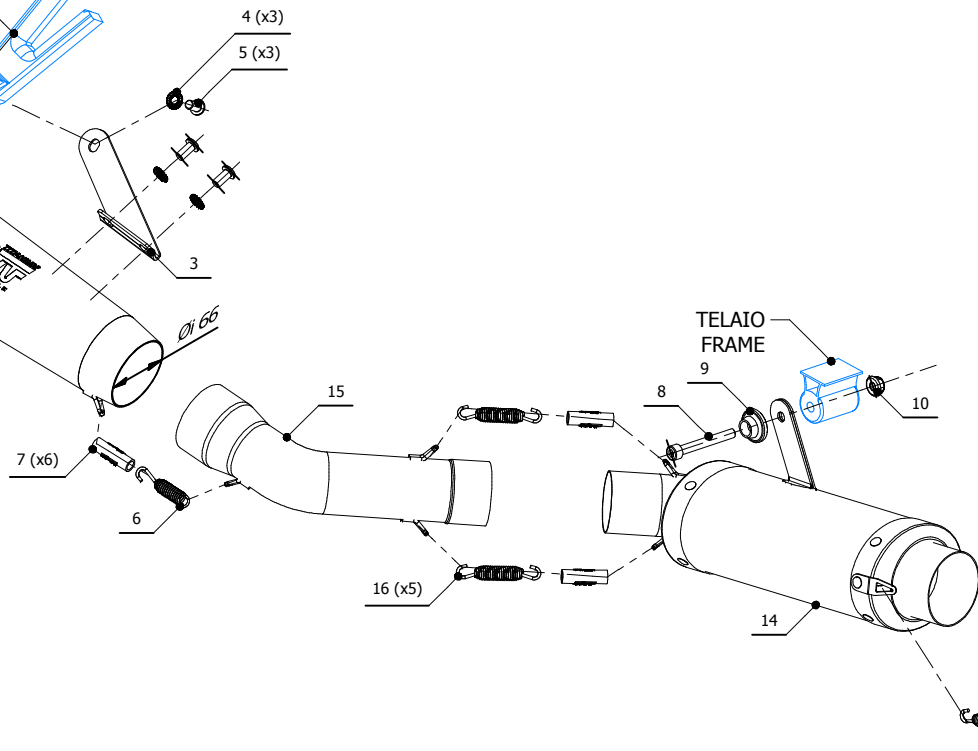

APRILIA RS 660 2020-2021 / APRILIA TUONO 660 2021-->

X-M1

PEDANA
FOOTREST

OPTIONAL PARTS

KIT STAFFA MONOPOSTO
SINGLE SEAT HOLDER KIT
COD. 00.73.ACC.079.0

DADI ORIGINALI
ORIGINAL NUTS

Catalytic Converter
Cod. ACC.045.A1
*Optional for A.013.LC4T
Included in A.013.KC4T*

ELENCO PARTI / PARTS LIST

#	QTÀ / QTY	DESCRIZIONE / DESCRIPTION	CODICE / CODE
1	1	DB killer / DB killer	50.DK.164.0
2	1	Silenziatore / Muffler	X-M1 Ø66 DX
3	1	Staffa / Bracket	50.SS.1268.0
4	3	Rondella di sicurezza / Safety washer	50.73.604.1
5	3	Vite M8 x 16 / Screw M8 x 16	50.73.098.1
6	1	Molla corta / Short Spring	50.73.123.1
7	6	Gommino per molla / Rubber for spring	50.73.210.1
8	1	Vite M8x65 / Screw M8x65	50.73.603.1
9	1	Rondella in alluminio nera / Black aluminium washer	50.73.221.1
10	1	Dado M8 flangiato / Flanged nut M8	50.73.393.1
11	1	Collettore #1 / Down pipe #1	9773A013SDRXA
12	1	Collettore #2 / Down pipe #2	9773A013SDRXB
13	1	Tubo di raccordo / Link pipe	9773A013SDRXC
14	1	Pre-silenziatore / Pre-silencer	9773A013SDRXD
15	1	Tubo di raccordo / Link pipe	9773A013SDRXE
16	5	Molla media / Mid-size spring	50.73.359.1

APPLICAZIONI / APPLICATIONS

CODICE / CODE	SILENZIATORE / MUFFLER	TUBO / PIPE	NOTE
A.013.LC4T	TITANIO / TITANIUM	INOX / ST. STEEL	CATALYTIC CONVERTER NOT INCLUDED
A.013.KC4T	TITANIO / TITANIUM	INOX / ST. STEEL	CATALYTIC CONVERTER INCLUDED