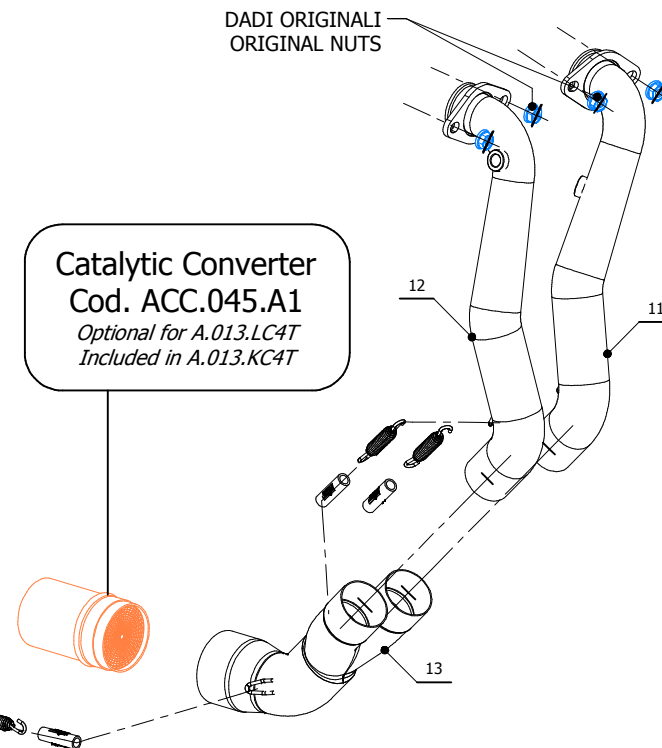

APRILIA RS 660 2020-2021 / APRILIA TUONO 660 2021-->

X-M1

PEDANA
FOOTREST

OPTIONAL PARTS

KIT STAFFA MONOPOSTO
SINGLE SEAT HOLDER KIT
COD. 00.73.ACC.079.0

DADI ORIGINALI
ORIGINAL NUTS

Catalytic Converter
Cod. ACC.045.A1
*Optional for A.013.LC4T
Included in A.013.KC4T*

ELENCO PARTI / PARTS LIST

#	QTÀ / QTY	DESCRIZIONE / DESCRIPTION	CODICE / CODE
1	1	DB killer / DB killer	50.DK.164.0
2	1	Silenziatore / Muffler	X-M1 Ø66 DX
3	1	Staffa / Bracket	50.SS.1268.0
4	3	Rondella di sicurezza / Safety washer	50.73.604.1
5	3	Vite M8 x 16 / Screw M8 x 16	50.73.098.1
6	1	Molla corta / Short Spring	50.73.123.1
7	6	Gommino per molla / Rubber for spring	50.73.210.1
8	1	Vite M8x65 / Screw M8x65	50.73.603.1
9	1	Rondella in alluminio nera / Black aluminium washer	50.73.221.1
10	1	Dado M8 flangiato / Flanged nut M8	50.73.393.1
11	1	Collettore #1 / Down pipe #1	9773A013SDRXA
12	1	Collettore #2 / Down pipe #2	9773A013SDRXB
13	1	Tubo di raccordo / Link pipe	9773A013SDRXC
14	1	Pre-silenziatore / Pre-silencer	9773A013SDRXD
15	1	Tubo di raccordo / Link pipe	9773A013SDRXE
16	5	Molla media / Mid-size spring	50.73.359.1

APPLICAZIONI / APPLICATIONS

CODICE / CODE	SILENZIATORE / MUFFLER	TUBO / PIPE	NOTE
A.013.LC4T	TITANIO / TITANIUM	INOX / ST. STEEL	CATALYTIC CONVERTER NOT INCLUDED
A.013.KC4T	TITANIO / TITANIUM	INOX / ST. STEEL	CATALYTIC CONVERTER INCLUDED