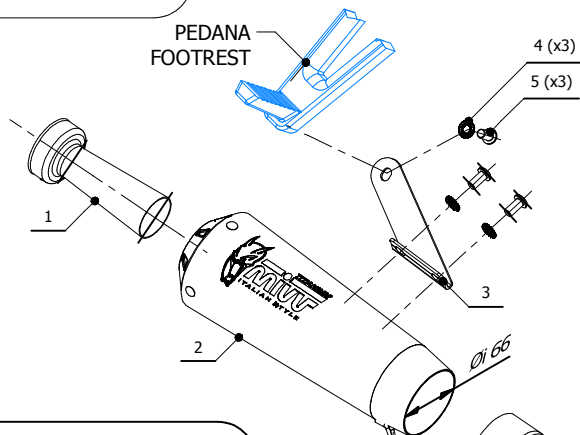

APRILIA RS 660 2020-2021 / APRILIA TUONO 660 2021-->

X-M1

PEDANA
FOOTREST

OPTIONAL PARTS

KIT STAFFA MONOPOSTO
SINGLE SEAT HOLDER KIT
COD. 00.73.ACC.079.0

DADI ORIGINALI
ORIGINAL NUTS

Catalytic Converter
Cod. ACC.045.A1
*Optional for A.013.LC4T
Included in A.013.KC4T*

ELENCO PARTI / PARTS LIST

#	QTÀ / QTY	DESCRIZIONE / DESCRIPTION	CODICE / CODE
1	1	DB killer / DB killer	50.DK.164.0
2	1	Silenziatore / Muffler	X-M1 Ø66 DX
3	1	Staffa / Bracket	50.SS.1268.0
4	3	Rondella di sicurezza / Safety washer	50.73.604.1
5	3	Vite M8 x 16 / Screw M8 x 16	50.73.098.1
6	1	Molla corta / Short Spring	50.73.123.1
7	6	Gommino per molla / Rubber for spring	50.73.210.1
8	1	Vite M8x65 / Screw M8x65	50.73.603.1
9	1	Rondella in alluminio nera / Black aluminium washer	50.73.221.1
10	1	Dado M8 flangiato / Flanged nut M8	50.73.393.1
11	1	Collettore #1 / Down pipe #1	9773A013SDRXA
12	1	Collettore #2 / Down pipe #2	9773A013SDRXB
13	1	Tubo di raccordo / Link pipe	9773A013SDRXC
14	1	Pre-silenziatore / Pre-silencer	9773A013SDRXD
15	1	Tubo di raccordo / Link pipe	9773A013SDRXE
16	5	Molla media / Mid-size spring	50.73.359.1

APPLICAZIONI / APPLICATIONS

CODICE / CODE	SILENZIATORE / MUFFLER	TUBO / PIPE	NOTE
A.013.LC4T	TITANIO / TITANIUM	INOX / ST. STEEL	CATALYTIC CONVERTER NOT INCLUDED
A.013.KC4T	TITANIO / TITANIUM	INOX / ST. STEEL	CATALYTIC CONVERTER INCLUDED